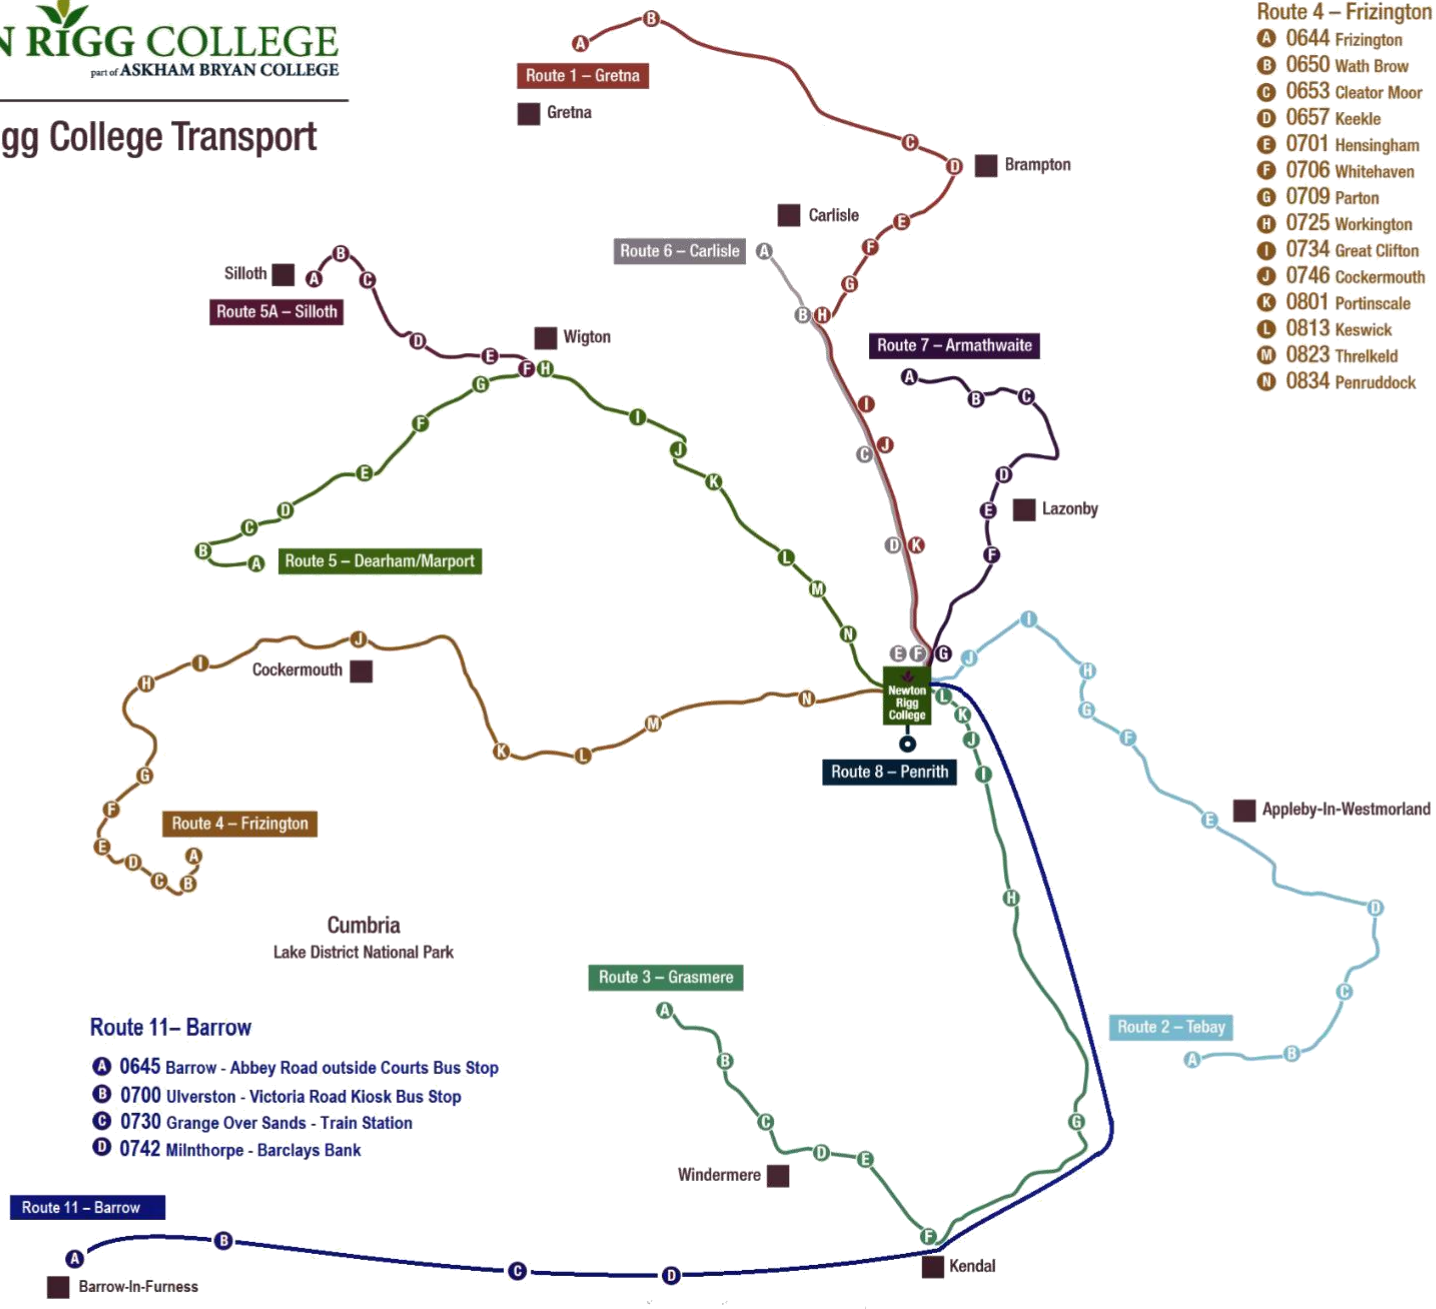

## Route 11 – Barrow

- A 0645 Barrow - Abbey Road outside Courts Bus Stop
- B 0700 Ulverston - Victoria Road Kiosk Bus Stop
- C 0730 Grange Over Sands - Train Station
- D 0742 Milnthorpe - Barclays Bank

## Route 4 – Frizington

- A 0644 Frizington
- B 0650 Wath Brow
- C 0653 Cleator Moor
- D 0657 Keekle
- E 0701 Hensingham
- F 0706 Whitehaven
- G 0709 Parton
- H 0725 Workington
- I 0734 Great Clifton
- J 0746 Cockermouth
- K 0801 Portinscale
- L 0813 Keswick
- M 0823 Threlkeld
- N 0834 Penruddock

## Route 5 – Dearham/Maryport

- A 0730 Dearham
- B 0735 Maryport
- C 0740 Crosby
- D 0745 Crosby Villa
- E 0755 Aspatria
- F 0800 Leegate
- G 0805 Waverton
- H 0810 Wigton
- I 0815 Rosley
- J 0818 Crossroads, Steadmans
- K 0820 Sebergham
- L 0825 Lamonby
- M 0830 Skelton
- N 0835 Unthank

## Route 5A – Silloth

- Connection with Wigton
- A 0724 Silloth
  - B 0731 Skinburness
  - C 0741 Calvo
  - D 0746 Abbeytown
  - E 0751 Waverbridge
  - F 0754 Wigton