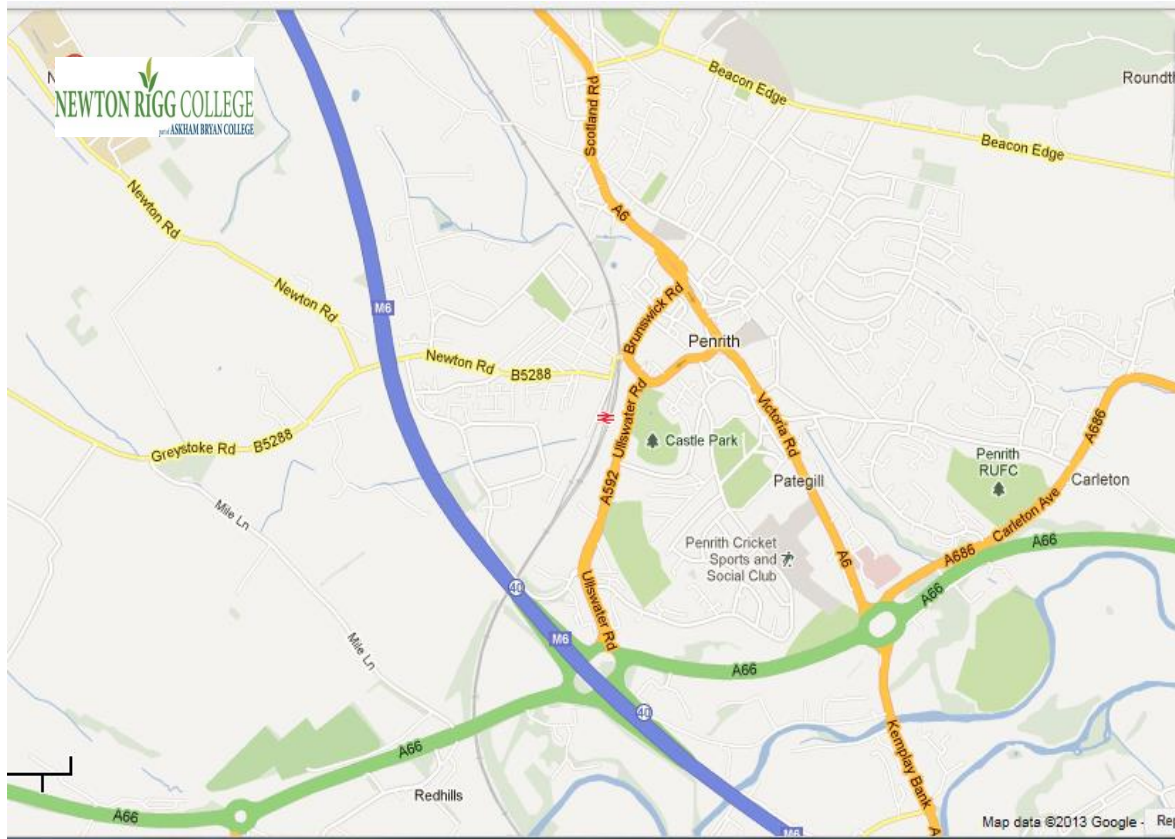

# MAP AND DIRECTIONS TO THE FELLSIDE CONFERENCE CENTRE, NEWTON RIGG COLLEGE

Fellside Conference Centre  
NEWTON RIGG COLLEGE  
Penrith  
Cumbria  
**CA11 0AH**

## How to find us

Coming from A6 south and A66 west and east and the M6: at junction 40, take the exit signposted A592 Penrith (Ullswater Road). At the roundabout, take the first exit left (following signs for Newton Rigg) through an industrial estate to a roundabout. Turn left onto the B5288 (Greystoke Road), \*crossing over the M6, then take the first right onto Newton Road. The campus is approximately half a mile along on the right hand side. Continue past the first entrance and the Private Drive to reach the **North Entrance**. Enter campus here and take the first right into our Car Park. The Fellside Conference Centre is situated directly in front with footpaths either side.

Coming from the A6 North, head straight into Penrith and follow the U-bend round onto Brunswick Rd. At the roundabout take the 3rd exit onto the B5288. Follow the road, going straight over 2 mini roundabouts, *now follow directions above from \**